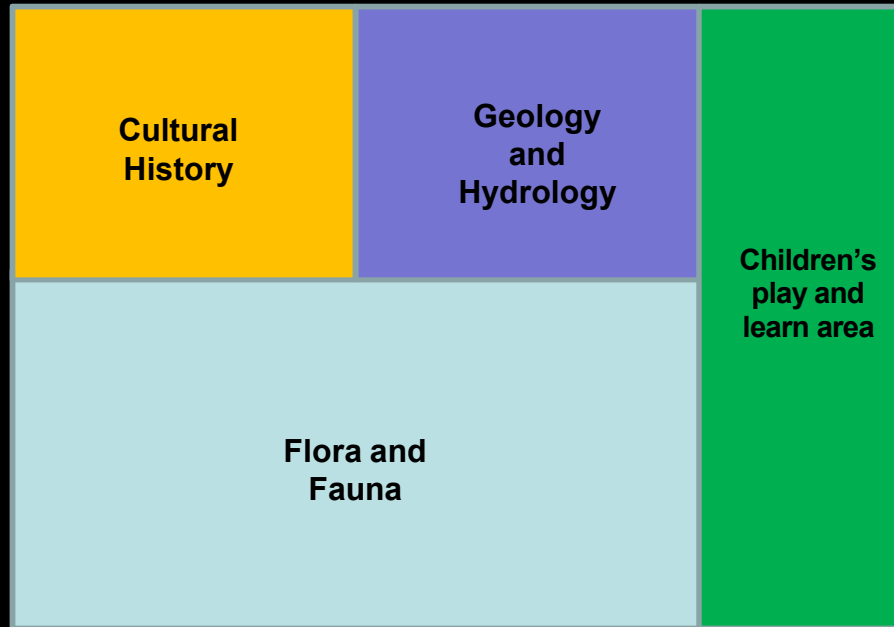

Water Resources as a Central Theme in a Proposed Natural History Interpretive Center in Waynesboro, VA

 **ENTERING
BIG LEVELS**
GAME MANAGEMENT UNIT AND REFUGE
An area of 30 000 acres, set aside in 1935
to provide a demonstration area for wild-
life management practices now conducted
on the National Forests in Virginia.
**HUNTING AND FISHING
PROVIDED FOR YOUR ENJOYMENT**
GEORGE WASHINGTON NATIONAL FOREST COOPERATING VA. COMMISSION OF GAME
AND INLAND FISHERIES

**Agency
Campus**

**Collections
&
work space**

**Demo labs &
outdoor
exhibits**

**Public
exhibits**

**Cultural
History**

**Geology and
Hydrology**

**Children's
play and
learn area**

**Flora and
Fauna**

Plus:

- **Classrooms**
- **Temporary exhibit gallery**
- **Linkages to trail system**

**3000 sq ft lab space
(analysis, microcosm)**

**Secure outdoor research
Area (mesocosm)**

**Adjacent to field sites
(New River, springs)**

**Public interpretation
(lab windows, exhibits)**

Mountain streams = opportunity